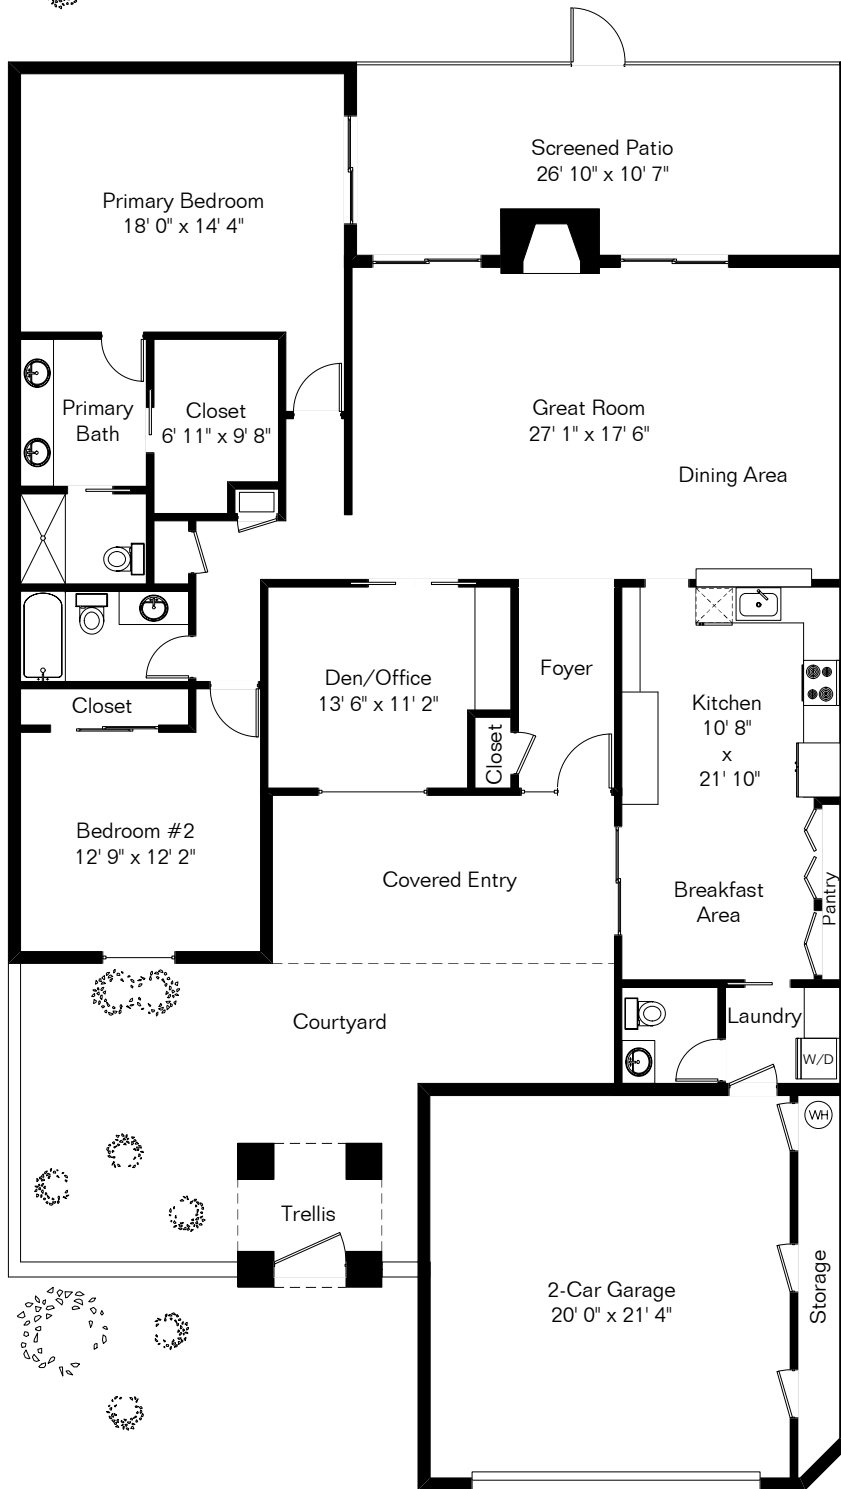

The square footages and room size information are deemed to be reliable but are not guaranteed and should be independently verified. This drawing is for marketing purposes only.

1508 W Sendero Cinco

Site Visit March 2024

0 ft. 6 ft. 10 ft. 20 ft.

Copyright 2024 Floor Plans First! LLC
All Rights Reserved.

Living Area 1,970 Sq Ft
Garage 532 Sq Ft
Screened Patio 282 Sq Ft

Floor Plans First! LLC
See the Floor Plan First™

FloorPlansFirst.com™
(520) 881-1500